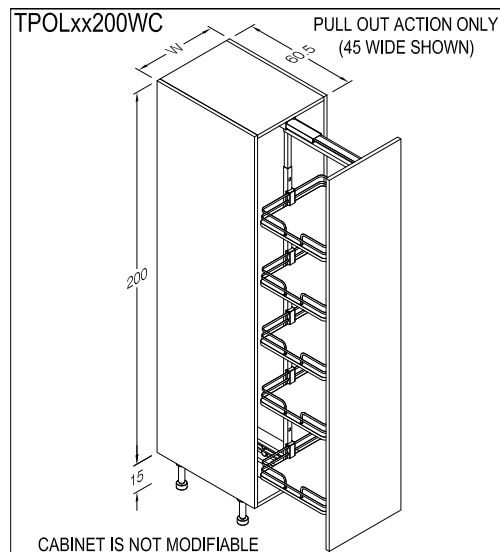

TOP VIEW DETAILS

TALL PULL OUT LARDER

215cm HIGH (200cm HIGH CARCASE + 15cm HIGH LEGS) X 60.5cm DEEP CARCASE

ILLUSTRATION

DESCRIPTION

TPOLxx200WC - TALL PULL OUT LARDER
WHITE and CHROME

ONE DOOR FRONT @ 199.6cm HIGH ATTACHED TO A FULL EXTENSION PULL OUT LARDER.