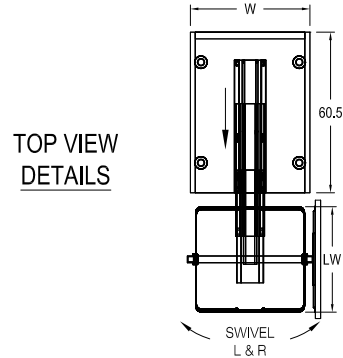

TPOLSxx162WC - TALL PULL OUT SWIVEL LARDER WHITE and CHROME

ONE DOOR FRONT @ 161.6cm HIGH ATTACHED TO A FULL EXTENSION SWIVEL LARDER.

MAXIMUM CAPACITY: 100kg (220lbs)

COMES COMPLETE WITH FOUR ADJUSTABLE NON-SLIP MELAMINE SURFACE SHELVES IN WHITE WITH CHROME FENCE SURROUND.

SEE TOP VIEW DETAIL DRAWING AT RIGHT.

*** CABINET IS NOT MODIFIABLE ***

CODE	W (cm)	LW (cm)	height (cm)	depth (cm)
TPOLS30162WC	30	24.6	162	60.5
TPOLS40162WC	40	34.6	162	60.5
TPOLS45162WC	45	39.8	162	60.5
TPOLS60162WC	60	54.8	162	60.5