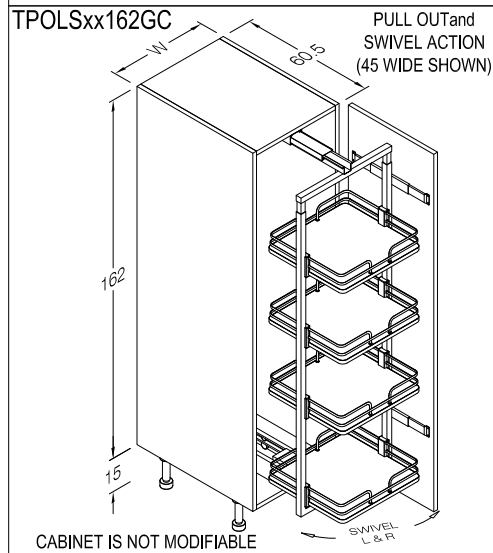

TPOLSxx162MC - TALL PULL OUT SWIVEL LARDER MAPLE and CHAMPAGNE

ONE DOOR FRONT @ 161.6cm HIGH ATTACHED TO A FULL EXTENSION SWIVEL LARDER.

MAXIMUM CAPACITY: 100kg (220lbs)

COMES COMPLETE WITH FOUR ADJUSTABLE NON-SLIP MELAMINE SURFACE SHELVES IN MAPLE WITH CHAMPAGNE FENCE SURROUND.

SEE TOP VIEW DETAIL DRAWING AT RIGHT.

*** CABINET IS NOT MODIFIABLE ***

CODE	W (cm)	LW (cm)	height (cm)	depth (cm)
TPOLS30162MC	30	24.6	162	60.5
TPOLS40162MC	40	34.6	162	60.5
TPOLS45162MC	45	39.8	162	60.5
TPOLS60162MC	60	54.8	162	60.5