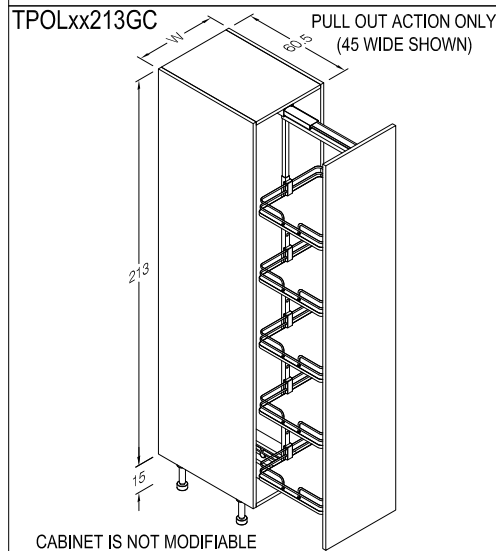

TPOLxx213MC - TALL PULL OUT LARDER
MAPLE and CHAMPAGNE

ONE DOOR FRONT @ 212.6cm HIGH ATTACHED TO A FULL EXTENSION PULL OUT LARDER.

MAXIMUM CAPACITY: 120kg (265lbs)

COMES COMPLETE WITH FIVE ADJUSTABLE NON-SLIP MELAMINE SURFACE SHELVES IN MAPLE WITH CHAMPAGNE FENCE SURROUND.

SEE TOP VIEW DETAIL DRAWING AT RIGHT.

*** CABINET IS NOT MODIFIABLE ***

CODE	W (cm)	LW (cm)	height (cm)	depth (cm)
TPOL30213MC	30	24.6	213	60.5
TPOL40213MC	40	34.6	213	60.5
TPOL45213MC	45	39.8	213	60.5
TPOL60213MC	60	54.8	213	60.5