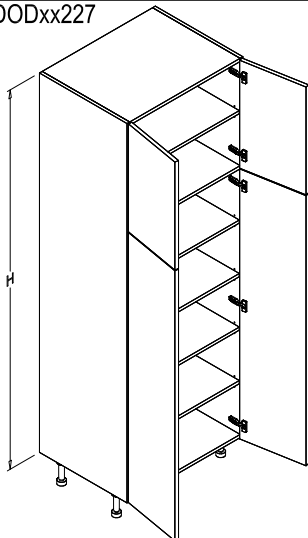

TDODxx227

TDODxx227 - TALL DOOR OVER DOOR

ONE UPPER DOOR 64.6cm HIGH
over
ONE LOWER DOOR 161.6cm HIGH

(BOTH DOORS HINGED ON THE SAME SIDE)

ONE FIXED PLATE CENTERED BETWEEN THE
UPPER & LOWER DOORS.

ONE ADJUSTABLE SHELF IN UPPER SECTION.

FOUR ADJUSTABLE SHELVES IN LOWER
SECTION.

PLEASE SPECIFY L or R HINGE ON ORDERS.

CODE

width
(cm) H
(cm)

TDOD15227	15	227
TDOD20227	20	227
TDOD25227	25	227
TDOD30227	30	227
TDOD35227	35	227
TDOD40227	40	227
TDOD45227	45	227
TDOD50227	50	227
TDOD55227	55	227
TDOD60227-1	60	227

TDODxx227

TDODxx227 - TALL DOOR OVER DOOR

TWO UPPER DOORS 64.6cm HIGH
over
TWO LOWER DOORS 161.6cm HIGH

ONE FIXED PLATE CENTERED BETWEEN THE
UPPER & LOWER DOORS.

ONE ADJUSTABLE SHELF IN UPPER SECTION.

FOUR ADJUSTABLE SHELVES IN LOWER
SECTION.