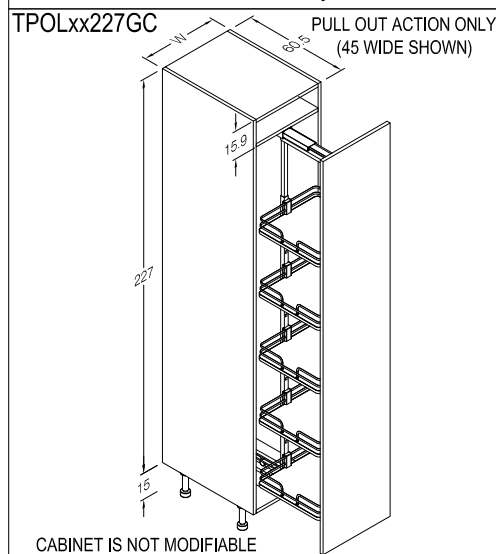

TOP VIEW DETAILS