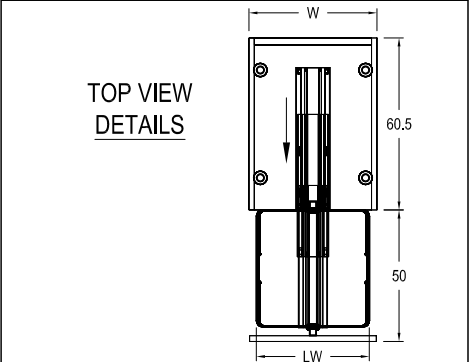

TPOLxx213MC - TALL PULL OUT LARDER
MAPLE and CHAMPAGNE

ONE DOOR FRONT @ 212.6cm HIGH ATTACHED TO A FULL EXTENSION PULL OUT LARDER.

MAXIMUM CAPACITY: 120kg (265lbs)

COMES COMPLETE WITH FIVE ADJUSTABLE NON-SLIP MELAMINE SURFACE SHELVES IN MAPLE WITH CHAMPAGNE FENCE SURROUND.

SEE TOP VIEW DETAIL DRAWING AT RIGHT.

*** CABINET IS NOT MODIFIABLE ***

CODE	W (cm)	LW (cm)	height (cm)	depth (cm)
TPOL30213MC	30	24.6	213	60.5
TPOL40213MC	40	34.6	213	60.5
TPOL45213MC	45	39.8	213	60.5
TPOL60213MC	60	54.8	213	60.5