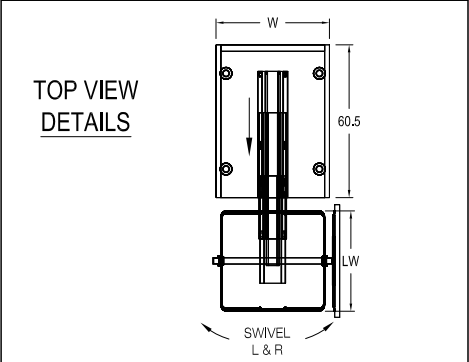

TPOLSxx227MC - TALL PULL OUT SWIVEL LARDER MAPLE and CHAMPAGNE

ONE DOOR FRONT @ 226.6cm HIGH ATTACHED TO A FULL EXTENSION SWIVEL LARDER.

MAXIMUM CAPACITY: 100kg (220lbs)

COMES COMPLETE WITH FIVE ADJUSTABLE NON-SLIP MELAMINE SURFACE SHELVES IN MAPLE WITH CHAMPAGNE FENCE SURROUND.

SEE TOP VIEW DETAIL DRAWING AT RIGHT.

*** CABINET IS NOT MODIFIABLE ***

CODE	W (cm)	LW (cm)	height (cm)	depth (cm)
TPOLS30227MC	30	24.6	227	60.5
TPOLS40227MC	40	34.6	227	60.5
TPOLS45227MC	45	39.8	227	60.5
TPOLS60227MC	60	54.8	227	60.5