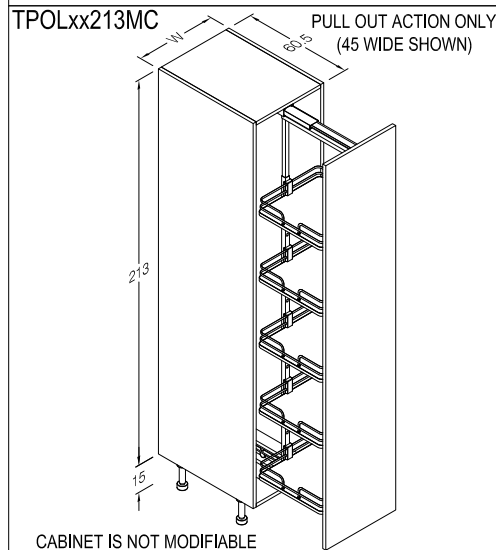

TPOLxx213WC - TALL PULL OUT LARDER
WHITE and CHROME

ONE DOOR FRONT @ 212.6cm HIGH ATTACHED TO A FULL EXTENSION PULL OUT LARDER.

MAXIMUM CAPACITY: 120kg (265lbs)

COMES COMPLETE WITH FIVE ADJUSTABLE NON-SLIP MELAMINE SURFACE SHELVES IN WHITE WITH CHROME FENCE SURROUND.

SEE TOP VIEW DETAIL DRAWING AT RIGHT.

*** CABINET IS NOT MODIFIABLE ***

CODE	W (cm)	LW (cm)	height (cm)	depth (cm)
TPOL30213WC	30	24.6	213	60.5
TPOL40213WC	40	34.6	213	60.5
TPOL45213WC	45	39.8	213	60.5
TPOL60213WC	60	54.8	213	60.5