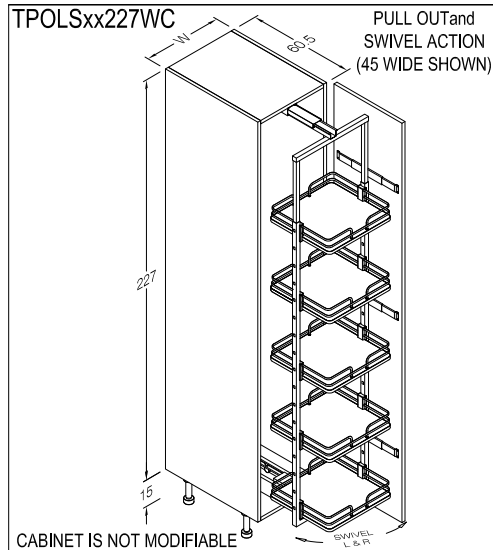

TOP VIEW DETAILS

TALL PULL OUT SWIVEL LARDER

242cm HIGH (227cm HIGH CARCASE + 15cm HIGH LEGS) X 60.5cm DEEP CARCASE

ILLUSTRATION

DESCRIPTION

TPOLSxx227WC - TALL PULL OUT SWIVEL LARDER WHITE and CHROME

ONE DOOR FRONT @ 226.6cm HIGH ATTACHED TO A FULL EXTENSION SWIVEL LARDER.