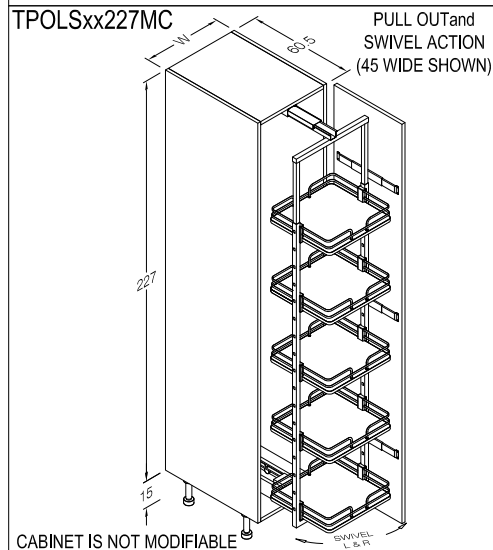

TPOLSxx227WC - TALL PULL OUT SWIVEL LARDER WHITE and CHROME

ONE DOOR FRONT @ 226.6cm HIGH ATTACHED TO A FULL EXTENSION SWIVEL LARDER.

MAXIMUM CAPACITY: 100kg (220lbs)

COMES COMPLETE WITH FIVE ADJUSTABLE NON-SLIP MELAMINE SURFACE SHELVES IN WHITE WITH CHROME FENCE SURROUND.

SEE TOP VIEW DETAIL DRAWING AT RIGHT.

*** CABINET IS NOT MODIFIABLE ***

CODE	W (cm)	LW (cm)	height (cm)	depth (cm)
TPOLS30227WC	30	24.6	227	60.5
TPOLS40227WC	40	34.6	227	60.5
TPOLS45227WC	45	39.8	227	60.5
TPOLS60227WC	60	54.8	227	60.5