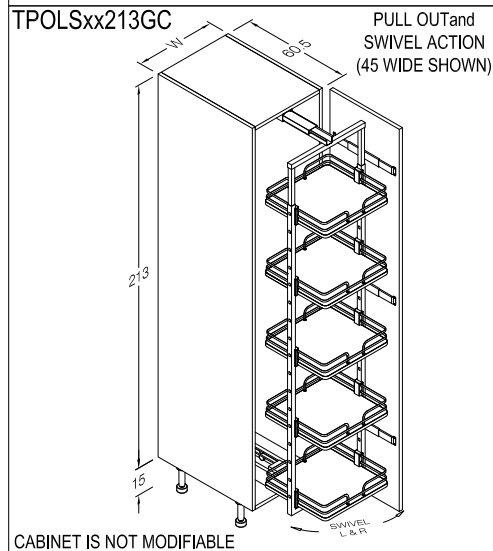

TPOLSxx213GC - TALL PULL OUT SWIVEL LARDER GREY and CHROME

ONE DOOR FRONT @ 212.6cm HIGH ATTACHED TO A FULL EXTENSION SWIVEL LARDER.

MAXIMUM CAPACITY: 100kg (220lbs)

COMES COMPLETE WITH FIVE ADJUSTABLE NON-SLIP MELAMINE SURFACE SHELVES IN GREY WITH CHROME FENCE SURROUND.

SEE TOP VIEW DETAIL DRAWING AT RIGHT.

*** CABINET IS NOT MODIFIABLE ***

CODE	W (cm)	LW (cm)	height (cm)	depth (cm)
TPOLS30213GC	30	24.6	213	60.5
TPOLS40213GC	40	34.6	213	60.5
TPOLS45213GC	45	39.8	213	60.5
TPOLS60213GC	60	54.8	213	60.5

TOP VIEW DETAILS