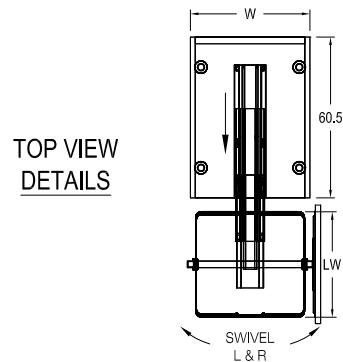

TPOLSxx162MC - TALL PULL OUT SWIVEL LARDER MAPLE and CHAMPAGNE

ONE DOOR FRONT @ 161.6cm HIGH ATTACHED TO A FULL EXTENSION SWIVEL LARDER.

MAXIMUM CAPACITY: 100kg (220lbs)

COMES COMPLETE WITH FOUR ADJUSTABLE NON-SLIP MELAMINE SURFACE SHELVES IN MAPLE WITH CHAMPAGNE FENCE SURROUND.

SEE TOP VIEW DETAIL DRAWING AT RIGHT.

*** CABINET IS NOT MODIFIABLE ***

CODE	W (cm)	LW (cm)	height (cm)	depth (cm)
TPOLS30162MC	30	24.6	162	60.5
TPOLS40162MC	40	34.6	162	60.5
TPOLS45162MC	45	39.8	162	60.5
TPOLS60162MC	60	54.8	162	60.5