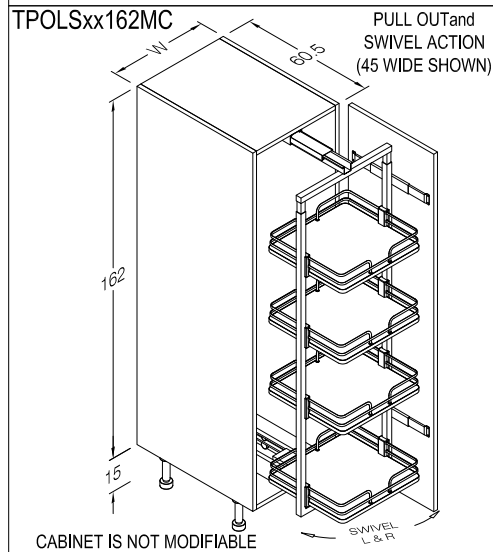

TPOLSxx162WC - TALL PULL OUT SWIVEL LARDER WHITE and CHROME

ONE DOOR FRONT @ 161.6cm HIGH ATTACHED TO A FULL EXTENSION SWIVEL LARDER.

MAXIMUM CAPACITY: 100kg (220lbs)

COMES COMPLETE WITH FOUR ADJUSTABLE NON-SLIP MELAMINE SURFACE SHELVES IN WHITE WITH CHROME FENCE SURROUND.

SEE TOP VIEW DETAIL DRAWING AT RIGHT.

*** CABINET IS NOT MODIFIABLE ***

CODE	W (cm)	LW (cm)	height (cm)	depth (cm)
TPOLS30162WC	30	24.6	162	60.5
TPOLS40162WC	40	34.6	162	60.5
TPOLS45162WC	45	39.8	162	60.5
TPOLS60162WC	60	54.8	162	60.5