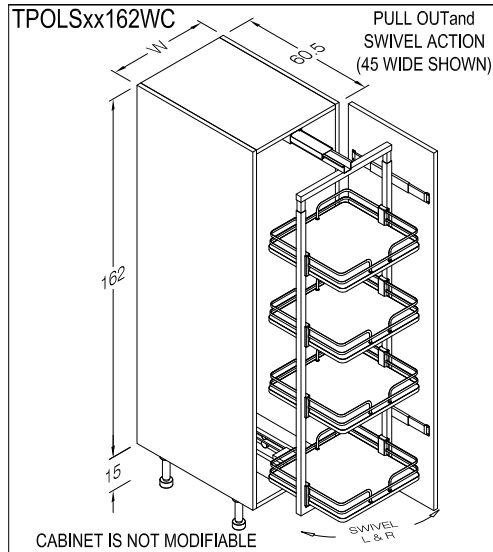

TOP VIEW DETAILS

TALL PULL OUT SWIVEL LARDER

177cm HIGH (162cm HIGH CARCASE + 15cm HIGH LEGS) X 60.5cm DEEP CARCASE

ILLUSTRATION

DESCRIPTION

TPOLSxx162WC - TALL PULL OUT SWIVEL LARDER WHITE and CHROME

ONE DOOR FRONT @ 161.6cm HIGH ATTACHED TO A FULL EXTENSION SWIVEL LARDER.