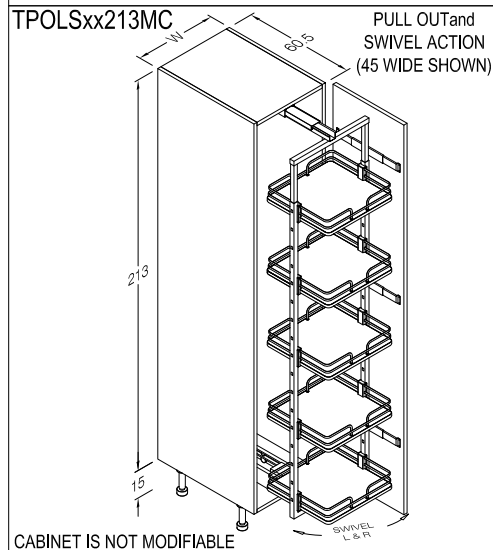

TPOLSxx213MC - TALL PULL OUT SWIVEL LARDER MAPLE and CHAMPAGNE

ONE DOOR FRONT @ 212.6cm HIGH ATTACHED TO A FULL EXTENSION SWIVEL LARDER.

MAXIMUM CAPACITY: 100kg (220lbs)

COMES COMPLETE WITH FIVE ADJUSTABLE NON-SLIP MELAMINE SURFACE SHELVES IN MAPLE WITH CHAMPAGNE FENCE SURROUND.

SEE TOP VIEW DETAIL DRAWING AT RIGHT.

*** CABINET IS NOT MODIFIABLE ***

CODE	W (cm)	LW (cm)	height (cm)	depth (cm)
TPOLS30213MC	30	24.6	213	60.5
TPOLS40213MC	40	34.6	213	60.5
TPOLS45213MC	45	39.8	213	60.5
TPOLS60213MC	60	54.8	213	60.5

TOP VIEW DETAILS