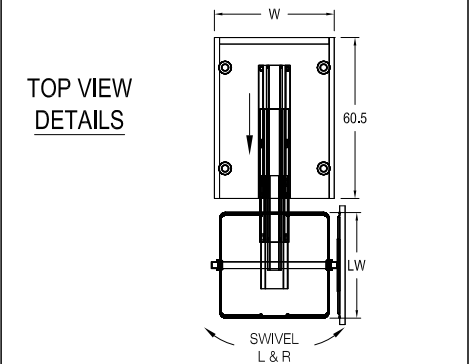

TPOLSxx200WC - TALL PULL OUT SWIVEL LARDER WHITE and CHROME

ONE DOOR FRONT @ 199.6cm HIGH ATTACHED TO A FULL EXTENSION SWIVEL LARDER.

MAXIMUM CAPACITY: 100kg (220lbs)

COMES COMPLETE WITH FIVE ADJUSTABLE NON-SLIP MELAMINE SURFACE SHELVES IN WHITE WITH CHROME FENCE SURROUND.

SEE TOP VIEW DETAIL DRAWING AT RIGHT.

*** CABINET IS NOT MODIFIABLE ***

CODE	W (cm)	LW (cm)	height (cm)	depth (cm)
TPOLS30200WC	30	24.6	200	60.5
TPOLS40200WC	40	34.6	200	60.5
TPOLS45200WC	45	39.8	200	60.5
TPOLS60200WC	60	54.8	200	60.5