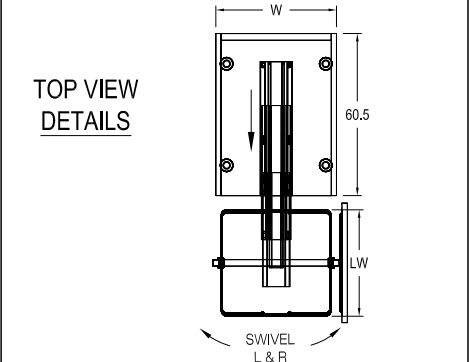

TPOLSxx227WC - TALL PULL OUT SWIVEL LARDER WHITE and CHROME

ONE DOOR FRONT @ 226.6cm HIGH ATTACHED TO A FULL EXTENSION SWIVEL LARDER.

MAXIMUM CAPACITY: 100kg (220lbs)

COMES COMPLETE WITH FIVE ADJUSTABLE NON-SLIP MELAMINE SURFACE SHELVES IN WHITE WITH CHROME FENCE SURROUND.

SEE TOP VIEW DETAIL DRAWING AT RIGHT.

*** CABINET IS NOT MODIFIABLE ***

CODE	W (cm)	LW (cm)	height (cm)	depth (cm)
TPOLS30227WC	30	24.6	227	60.5
TPOLS40227WC	40	34.6	227	60.5
TPOLS45227WC	45	39.8	227	60.5
TPOLS60227WC	60	54.8	227	60.5