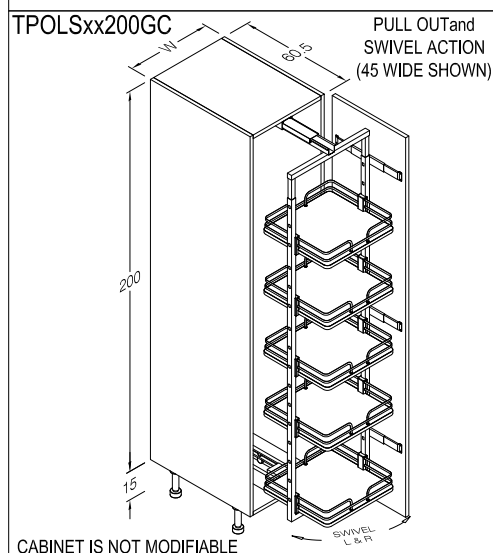

TPOLSxx200MC - TALL PULL OUT SWIVEL LARDER MAPLE and CHAMPAGNE

ONE DOOR FRONT @ 199.6cm HIGH ATTACHED TO A FULL EXTENSION SWIVEL LARDER.

MAXIMUM CAPACITY: 100kg (220lbs)

COMES COMPLETE WITH FIVE ADJUSTABLE NON-SLIP MELAMINE SURFACE SHELVES IN MAPLE WITH CHAMPAGNE FENCE SURROUND.

SEE TOP VIEW DETAIL DRAWING AT RIGHT.

*** CABINET IS NOT MODIFIABLE ***

CODE	W (cm)	LW (cm)	height (cm)	depth (cm)
TPOLS30200MC	30	24.6	200	60.5
TPOLS40200MC	40	34.6	200	60.5
TPOLS45200MC	45	39.8	200	60.5
TPOLS60200MC	60	54.8	200	60.5