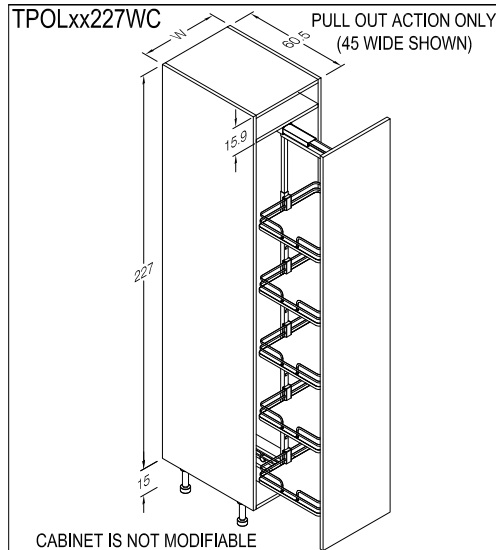

TALL PULL OUT LARDER

242cm HIGH (227cm HIGH CARCASE + 15cm HIGH LEGS) X 60.5cm DEEP CARCASE

ILLUSTRATION

DESCRIPTION