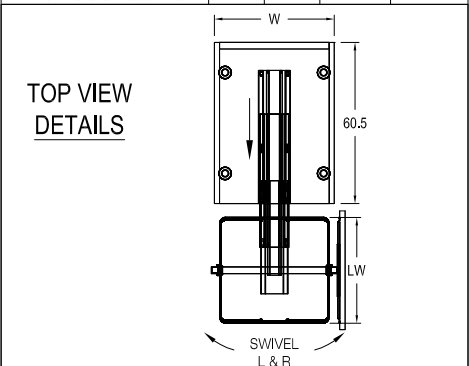

TPOLSxx200MC - TALL PULL OUT SWIVEL LARDER MAPLE and CHAMPAGNE

ONE DOOR FRONT @ 199.6cm HIGH ATTACHED TO A FULL EXTENSION SWIVEL LARDER.

MAXIMUM CAPACITY: 100kg (220lbs)

COMES COMPLETE WITH FIVE ADJUSTABLE NON-SLIP MELAMINE SURFACE SHELVES IN MAPLE WITH CHAMPAGNE FENCE SURROUND.

SEE TOP VIEW DETAIL DRAWING AT RIGHT.

*** CABINET IS NOT MODIFIABLE ***

CODE	W (cm)	LW (cm)	height (cm)	depth (cm)
TPOLS30200MC	30	24.6	200	60.5
TPOLS40200MC	40	34.6	200	60.5
TPOLS45200MC	45	39.8	200	60.5
TPOLS60200MC	60	54.8	200	60.5