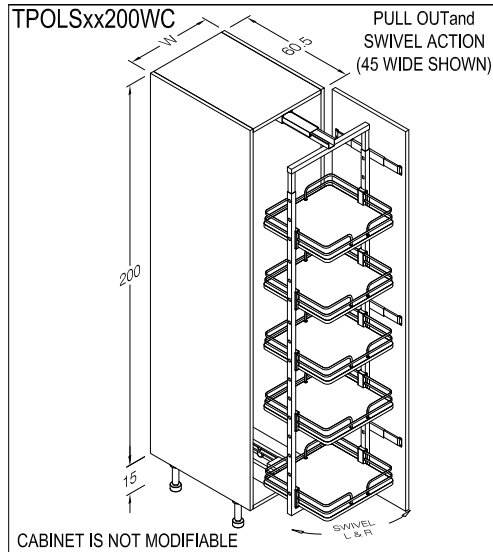

TALL PULL OUT SWIVEL LARDER

215cm HIGH (200cm HIGH CARCASE + 15cm HIGH LEGS) X 60.5cm DEEP CARCASE

ILLUSTRATION

DESCRIPTION