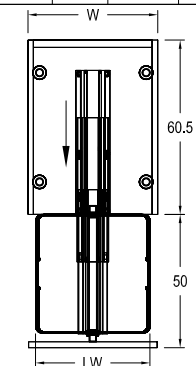

CODE

width
(cm) H
(cm)

TDOD60227	60	227
TDOD65227	65	227
TDOD70227	70	227
TDOD75227	75	227
TDOD 76.2 227	76.2	227
TDOD80227	80	227
TDOD85227	85	227
TDOD90227	90	227
TDOD 91.4 227	91.4	227
TDOD95227	95	227
TDOD100227	100	227
TDOD105227	105	227
TDOD110227	110	227
TDOD115227	115	227
TDOD120227	120	227

SEE TOP VIEW DETAIL DRAWING AT RIGHT.

*** CABINET IS NOT MODIFIABLE ***

CODE	W (cm)	LW (cm)	height (cm)	depth (cm)
TPOL30162MC	30	24.6	162	60.5
TPOL40162MC	40	34.6	162	60.5
TPOL45162MC	45	39.8	162	60.5
TPOL60162MC	60	54.8	162	60.5

TOP VIEW DETAILS

TPOLxx227MC - TALL PULL OUT LARDER
MAPLE and CHAMPAGNE

FIXED PLATE AT TOP REQUIRED TO ATTACH THE FULLY EXTENDED LARDER FRAME

ONE DOOR FRONT @ 226.6cm HIGH ATTACHED TO A FULL EXTENSION PULL OUT LARDER.

CODE

	W (cm)	LW (cm)	height (cm)	depth (cm)
TPOL30227MC	30	24.6	227	60.5
TPOL40227MC	40	34.6	227	60.5
TPOL45227MC	45	39.8	227	60.5
TPOL60227MC	60	54.8	227	60.5

TOP VIEW DETAILS

TPOLxx227GC - TALL PULL OUT LARDER
GREY and CHROME