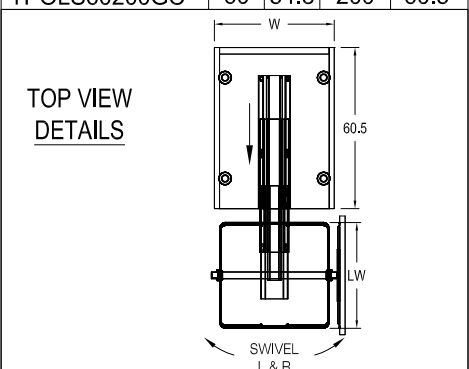

SEE TOP VIEW DETAIL DRAWING AT RIGHT.

*** CABINET IS NOT MODIFIABLE ***

CODE	W (cm)	LW (cm)	height (cm)	depth (cm)
TPOLS30200GC	30	24.6	200	60.5
TPOLS40200GC	40	34.6	200	60.5
TPOLS45200GC	45	39.8	200	60.5
TPOLS60200GC	60	54.8	200	60.5