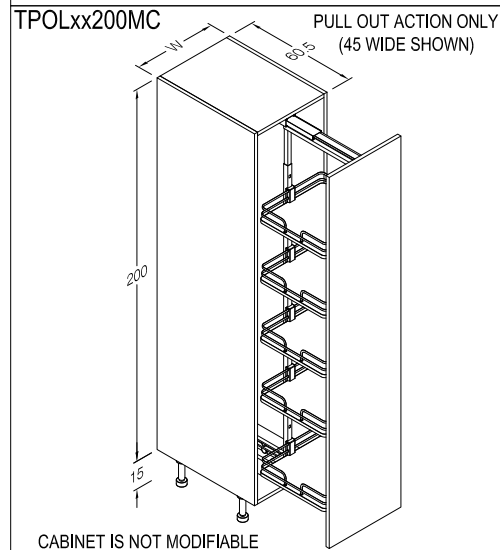

TPOLxx200MC - TALL PULL OUT LARDER
MAPLE and CHAMPAGNE

ONE DOOR FRONT @ 199.6cm HIGH ATTACHED TO A FULL EXTENSION PULL OUT LARDER.

MAXIMUM CAPACITY: 120kg (265lbs)

COMES COMPLETE WITH FIVE ADJUSTABLE NON-SLIP MELAMINE SURFACE SHELVES IN MAPLE WITH CHAMPAGNE FENCE SURROUND.

SEE TOP VIEW DETAIL DRAWING AT RIGHT.

*** CABINET IS NOT MODIFIABLE ***

CODE	W (cm)	LW (cm)	height (cm)	depth (cm)
TPOL30200MC	30	24.6	200	60.5
TPOL40200MC	40	34.6	200	60.5
TPOL45200MC	45	39.8	200	60.5
TPOL60200MC	60	54.8	200	60.5

TOP VIEW DETAILS