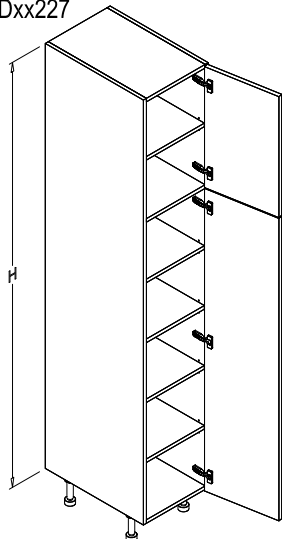

ONE FIXED PLATE CENTERED BETWEEN THE
UPPER & LOWER DOORS.

ONE ADJUSTABLE SHELF IN UPPER SECTION.

FOUR ADJUSTABLE SHELVES IN LOWER
SECTION.

CODE

width
(cm) H
(cm)

TDOD60213	60	213
TDOD65213	65	213
TDOD70213	70	213
TDOD75213	75	213
TDOD 76.2 213	76.2	213
TDOD80213	80	213
TDOD85213	85	213
TDOD90213	90	213
TDOD 91.4 213	91.4	213
TDOD95213	95	213
TDOD100213	100	213
TDOD105213	105	213
TDOD110213	110	213
TDOD115213	115	213
TDOD120213	120	213

TDODxx227

TDODxx227 - TALL DOOR OVER DOOR

ONE UPPER DOOR 64.6cm HIGH
over
ONE LOWER DOOR 161.6cm HIGH

(BOTH DOORS HINGED ON THE SAME SIDE)

ONE FIXED PLATE CENTERED BETWEEN THE
UPPER & LOWER DOORS.

ONE ADJUSTABLE SHELF IN UPPER SECTION.