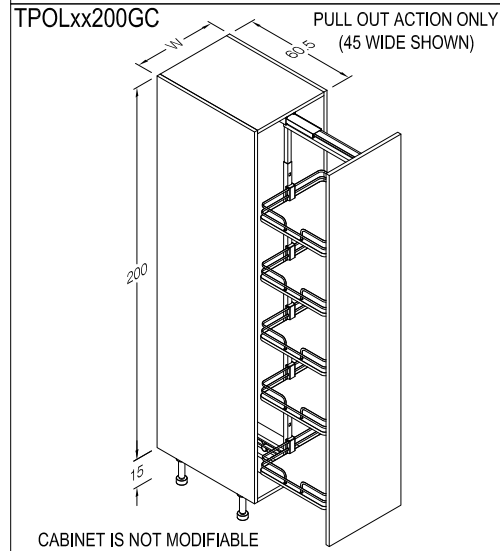

TPOLxx200GC - TALL PULL OUT LARDER
GREY and CHROME

ONE DOOR FRONT @ 199.6cm HIGH ATTACHED TO A FULL EXTENSION PULL OUT LARDER.

MAXIMUM CAPACITY: 120kg (265lbs)

COMES COMPLETE WITH FIVE ADJUSTABLE NON-SLIP MELAMINE SURFACE SHELVES IN GREY WITH CHROME FENCE SURROUND.

SEE TOP VIEW DETAIL DRAWING AT RIGHT.

*** CABINET IS NOT MODIFIABLE ***

CODE	W (cm)	LW (cm)	height (cm)	depth (cm)
TPOL30200GC	30	24.6	200	60.5
TPOL40200GC	40	34.6	200	60.5
TPOL45200GC	45	39.8	200	60.5
TPOL60200GC	60	54.8	200	60.5

TOP VIEW DETAILS