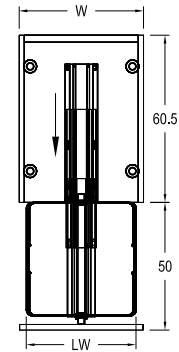

TOP VIEW DETAILS