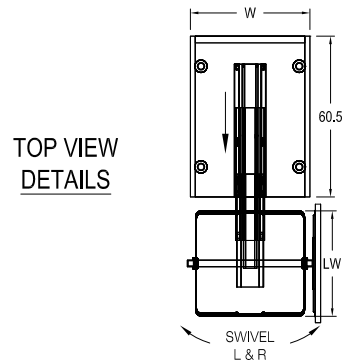

TPOLSxx162GC - TALL PULL OUT SWIVEL LARDER GREY and CHROME

ONE DOOR FRONT @ 161.6cm HIGH ATTACHED TO A FULL EXTENSION SWIVEL LARDER.

MAXIMUM CAPACITY: 100kg (220lbs)

COMES COMPLETE WITH FOUR ADJUSTABLE NON-SLIP MELAMINE SURFACE SHELVES IN GREY WITH CHROME FENCE SURROUND.

SEE TOP VIEW DETAIL DRAWING AT RIGHT.

*** CABINET IS NOT MODIFIABLE ***

CODE	W (cm)	LW (cm)	height (cm)	depth (cm)
TPOLS30162GC	30	24.6	162	60.5
TPOLS40162GC	40	34.6	162	60.5
TPOLS45162GC	45	39.8	162	60.5
TPOLS60162GC	60	54.8	162	60.5