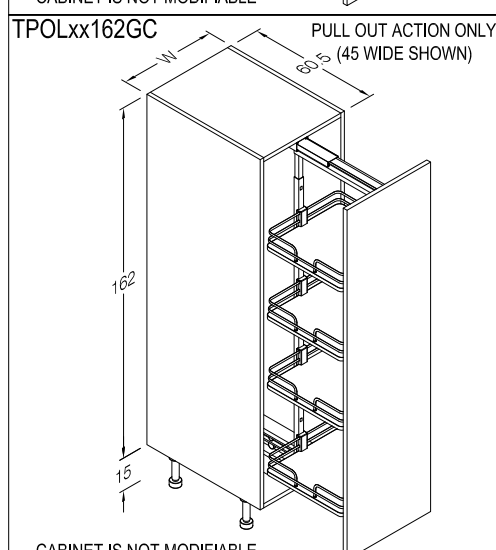

TPOLxx162GC - TALL PULL OUT LARDER
GREY and CHROME

ONE DOOR FRONT @ 161.6cm HIGH ATTACHED TO A FULL EXTENSION PULL OUT LARDER.

MAXIMUM CAPACITY: 120kg (265lbs)

COMES COMPLETE WITH FOUR ADJUSTABLE NON-SLIP MELAMINE SURFACE SHELVES IN GREY WITH CHROME FENCE SURROUND.

SEE TOP VIEW DETAIL DRAWING AT RIGHT.

*** CABINET IS NOT MODIFIABLE ***

CODE	W (cm)	LW (cm)	height (cm)	depth (cm)
TPOL30162GC	30	24.6	162	60.5
TPOL40162GC	40	34.6	162	60.5
TPOL45162GC	45	39.8	162	60.5
TPOL60162GC	60	54.8	162	60.5

TOP VIEW DETAILS