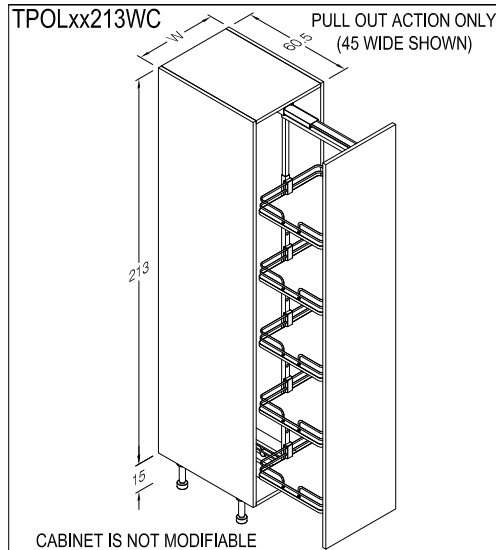

TOP VIEW DETAILS

TALL PULL OUT LARDER

228cm HIGH (213cm HIGH CARCASE + 15cm HIGH LEGS) X 60.5cm DEEP CARCASE

ILLUSTRATION

DESCRIPTION

TPOLxx213WC - TALL PULL OUT LARDER
WHITE and CHROME

ONE DOOR FRONT @ 212.6cm HIGH ATTACHED TO A FULL EXTENSION PULL OUT LARDER.