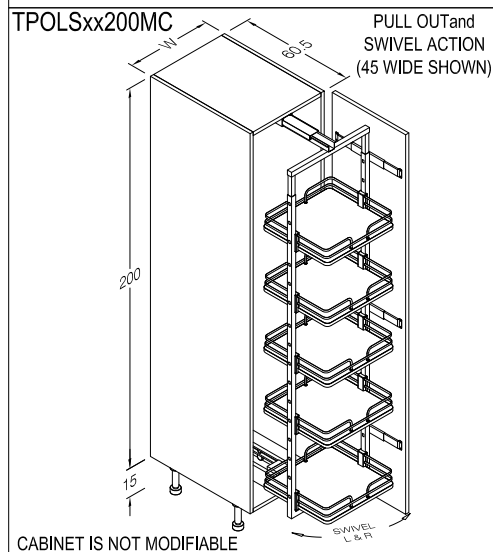

TPOLSxx200WC - TALL PULL OUT SWIVEL LARDER WHITE and CHROME

ONE DOOR FRONT @ 199.6cm HIGH ATTACHED TO A FULL EXTENSION SWIVEL LARDER.

MAXIMUM CAPACITY: 100kg (220lbs)

COMES COMPLETE WITH FIVE ADJUSTABLE NON-SLIP MELAMINE SURFACE SHELVES IN WHITE WITH CHROME FENCE SURROUND.

SEE TOP VIEW DETAIL DRAWING AT RIGHT.

*** CABINET IS NOT MODIFIABLE ***

CODE	W (cm)	LW (cm)	height (cm)	depth (cm)
TPOLS30200WC	30	24.6	200	60.5
TPOLS40200WC	40	34.6	200	60.5
TPOLS45200WC	45	39.8	200	60.5
TPOLS60200WC	60	54.8	200	60.5