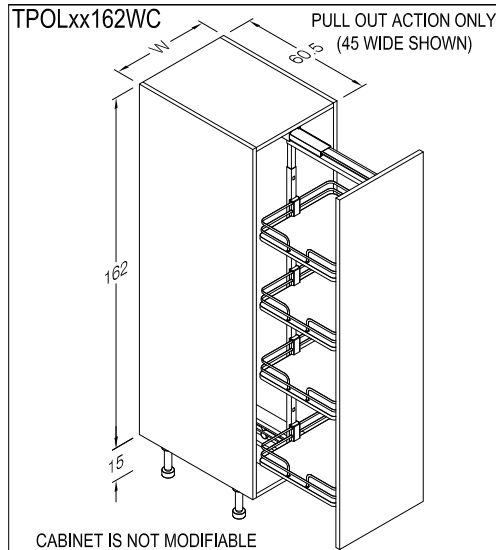

TALL PULL OUT LARDER

177cm HIGH (162cm HIGH CARCASE + 15cm HIGH LEGS) X 60.5cm DEEP CARCASE

ILLUSTRATION

DESCRIPTION

TPOLxx162WC - TALL PULL OUT LARDER
WHITE and CHROME

ONE DOOR FRONT @ 161.6cm HIGH ATTACHED TO A FULL EXTENSION PULL OUT LARDER.