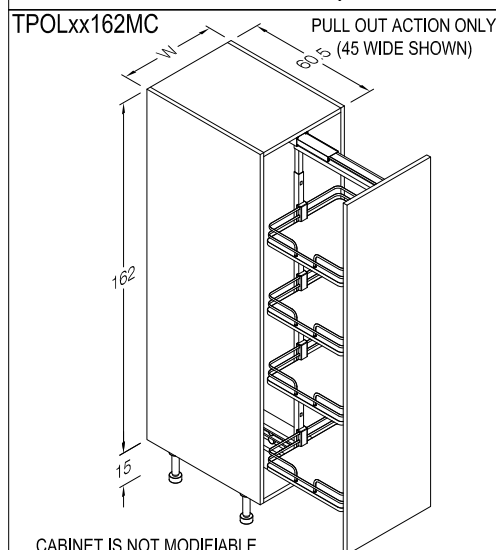

TPOLxx162MC - TALL PULL OUT LARDER
MAPLE and CHAMPAGNE

ONE DOOR FRONT @ 161.6cm HIGH ATTACHED TO A FULL EXTENSION PULL OUT LARDER.

MAXIMUM CAPACITY: 120kg (265lbs)

COMES COMPLETE WITH FOUR ADJUSTABLE NON-SLIP MELAMINE SURFACE SHELVES IN MAPLE WITH CHAMPAGNE FENCE SURROUND.

SEE TOP VIEW DETAIL DRAWING AT RIGHT.

*** CABINET IS NOT MODIFIABLE ***

CODE	W (cm)	LW (cm)	height (cm)	depth (cm)
TPOL30162MC	30	24.6	162	60.5
TPOL40162MC	40	34.6	162	60.5
TPOL45162MC	45	39.8	162	60.5
TPOL60162MC	60	54.8	162	60.5

TOP VIEW DETAILS