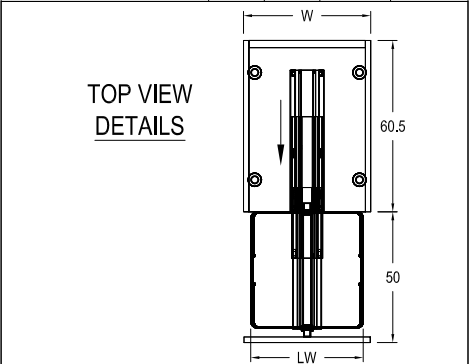

TPOLxx213GC - TALL PULL OUT LARDER
GREY and CHROME

ONE DOOR FRONT @ 212.6cm HIGH ATTACHED TO A FULL EXTENSION PULL OUT LARDER.

MAXIMUM CAPACITY: 120kg (265lbs)

COMES COMPLETE WITH FIVE ADJUSTABLE NON-SLIP MELAMINE SURFACE SHELVES IN GREY WITH CHROME FENCE SURROUND.

SEE TOP VIEW DETAIL DRAWING AT RIGHT.

*** CABINET IS NOT MODIFIABLE ***

CODE	W (cm)	LW (cm)	height (cm)	depth (cm)
TPOL30213GC	30	24.6	213	60.5
TPOL40213GC	40	34.6	213	60.5
TPOL45213GC	45	39.8	213	60.5
TPOL60213GC	60	54.8	213	60.5