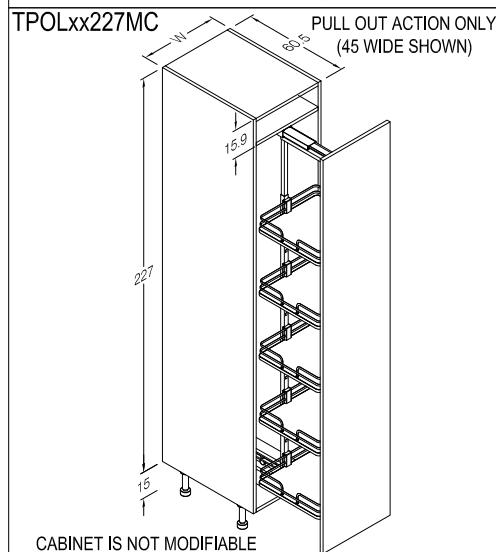

TOP VIEW DETAILS