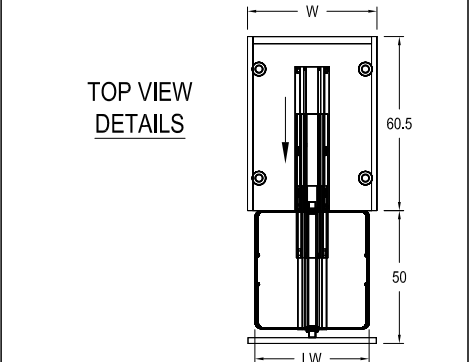

TPOLxx213WC - TALL PULL OUT LARDER
WHITE and CHROME

ONE DOOR FRONT @ 212.6cm HIGH ATTACHED TO A FULL EXTENSION PULL OUT LARDER.

MAXIMUM CAPACITY: 120kg (265lbs)

COMES COMPLETE WITH FIVE ADJUSTABLE NON-SLIP MELAMINE SURFACE SHELVES IN WHITE WITH CHROME FENCE SURROUND.

SEE TOP VIEW DETAIL DRAWING AT RIGHT.

*** CABINET IS NOT MODIFIABLE ***

CODE	W (cm)	LW (cm)	height (cm)	depth (cm)
TPOL30213WC	30	24.6	213	60.5
TPOL40213WC	40	34.6	213	60.5
TPOL45213WC	45	39.8	213	60.5
TPOL60213WC	60	54.8	213	60.5