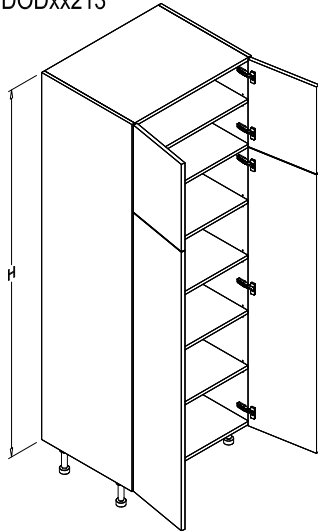

TALL DOOR OVER DOOR

228 & 242 HIGH (213 & 227H CARCASE + 15H LEGS) x 60.5D CARCASE

ILLUSTRATION

DESCRIPTION

TDODxx213

TDODxx213 - TALL DOOR OVER DOOR

TWO UPPER DOORS 50.6cm HIGH
over
TWO LOWER DOORS 161.6cm HIGH

ONE FIXED PLATE CENTERED BETWEEN THE
UPPER & LOWER DOORS.

ONE ADJUSTABLE SHELF IN UPPER SECTION.

FOUR ADJUSTABLE SHELVES IN LOWER
SECTION.

CODE

width
(cm) H
(cm)

TDOD60213	60	213
TDOD65213	65	213
TDOD70213	70	213
TDOD75213	75	213
TDOD 76.2 213	76.2	213
TDOD80213	80	213
TDOD85213	85	213
TDOD90213	90	213
TDOD 91.4 213	91.4	213
TDOD95213	95	213
TDOD100213	100	213
TDOD105213	105	213
TDOD110213	110	213
TDOD115213	115	213
TDOD120213	120	213

TDODxx227

TDODxx227 - TALL DOOR OVER DOOR

ONE UPPER DOOR 64.6cm HIGH
over
ONE LOWER DOOR 161.6cm HIGH

(BOTH DOORS HINGED ON THE SAME SIDE)

ONE FIXED PLATE CENTERED BETWEEN THE
UPPER & LOWER DOORS.

ONE ADJUSTABLE SHELF IN UPPER SECTION.