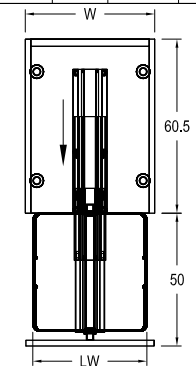

TOP VIEW DETAILS