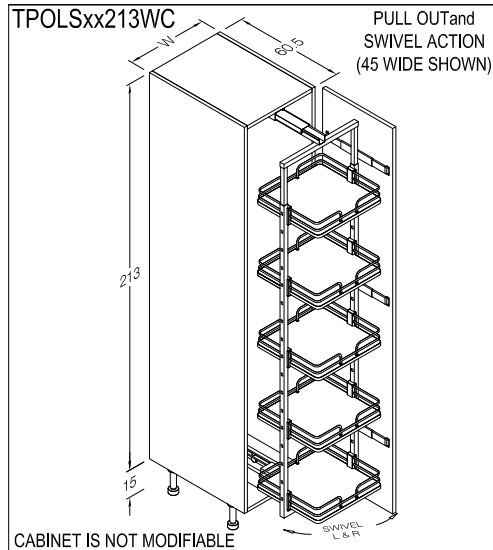

TALL PULL OUT SWIVEL LARDER

228cm HIGH (213cm HIGH CARCASE + 15cm HIGH LEGS) X 60.5cm DEEP CARCASE

ILLUSTRATION

DESCRIPTION

TPOLSxx213WC - TALL PULL OUT SWIVEL LARDER WHITE and CHROME

ONE DOOR FRONT @ 212.6cm HIGH ATTACHED TO A FULL EXTENSION SWIVEL LARDER.

MAXIMUM CAPACITY: 100kg (220lbs)

COMES COMPLETE WITH FIVE ADJUSTABLE NON-SLIP MELAMINE SURFACE SHELVES IN WHITE WITH CHROME FENCE SURROUND.

SEE TOP VIEW DETAIL DRAWING AT RIGHT.

*** CABINET IS NOT MODIFIABLE ***

CODE	W (cm)	LW (cm)	height (cm)	depth (cm)
TPOLS30213WC	30	24.6	213	60.5
TPOLS40213WC	40	34.6	213	60.5
TPOLS45213WC	45	39.8	213	60.5
TPOLS60213WC	60	54.8	213	60.5

TOP VIEW DETAILS