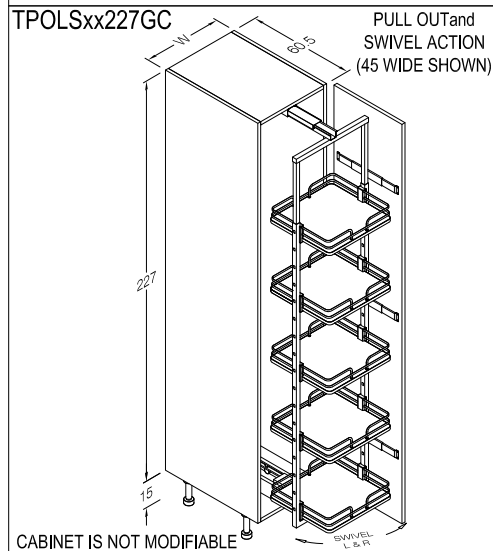

TPOLSxx227MC - TALL PULL OUT SWIVEL LARDER MAPLE and CHAMPAGNE

ONE DOOR FRONT @ 226.6cm HIGH ATTACHED TO A FULL EXTENSION SWIVEL LARDER.

MAXIMUM CAPACITY: 100kg (220lbs)

COMES COMPLETE WITH FIVE ADJUSTABLE NON-SLIP MELAMINE SURFACE SHELVES IN MAPLE WITH CHAMPAGNE FENCE SURROUND.

SEE TOP VIEW DETAIL DRAWING AT RIGHT.

*** CABINET IS NOT MODIFIABLE ***

CODE	W (cm)	LW (cm)	height (cm)	depth (cm)
TPOLS30227MC	30	24.6	227	60.5
TPOLS40227MC	40	34.6	227	60.5
TPOLS45227MC	45	39.8	227	60.5
TPOLS60227MC	60	54.8	227	60.5